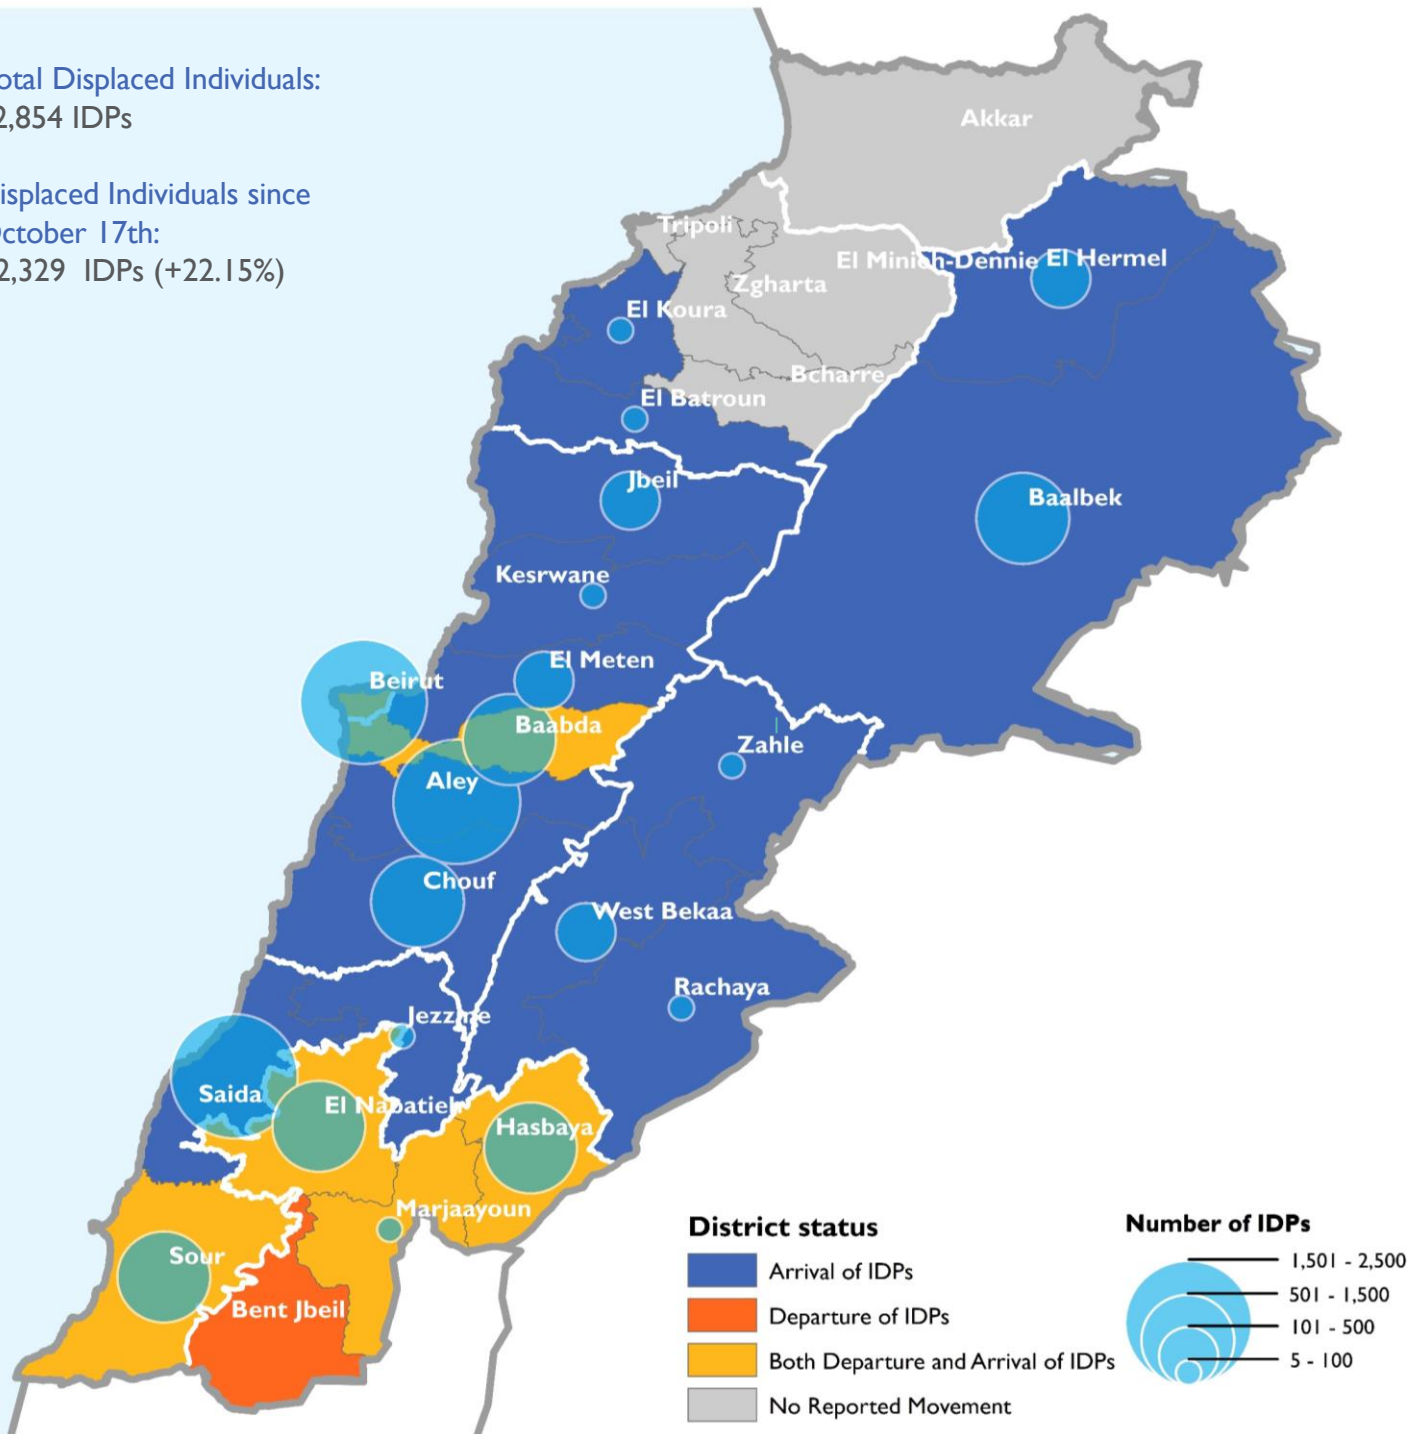

MOBILITY SNAPSHOT – Round 5

Report Production Date: 20 October 2023 | Data collected up till 1600h 18 October 2023

Overview

Since October 8th there has been an increase in cross-border incidents between Israel and Lebanon, resulting in the displacement of people both within the South and elsewhere within the country. Since October 10th, the Displacement Tracking Matrix (DTM) has been conducting the daily monitoring of population movements. The objective of the exercise is to inform preparedness and response planning.

Methodology

Data is frequently collected on the presence of internally displaced persons (IDPs), including the area of displacement and the area of origin. This process is part of developing a comprehensive IDP baseline in line with the [DTM Global Methodological Framework](#).

The DTM is using a network of over 3,600 key informants across the country to provide localized numbers on displacement and departures. The Key informants consist of Government officials, Mukhtars, migrant community representatives and neighborhood focal points.

Total Displaced Individuals:
12,854 IDPs

Displaced Individuals since October 17th:
+2,329 IDPs (+22.15%)

**This map is for illustration purposes only. Names and boundaries on this map do not imply official endorsement or acceptance by IOM.